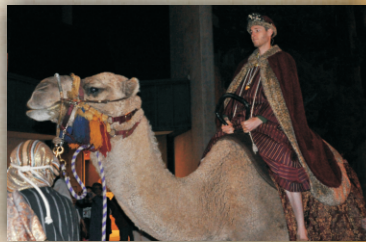

# Bethlehem

20th Annual

South Bay's Largest  
Outdoor Performance  
of the Christmas Story

PLUS: Free Drinks  
Music, Children's Projects

Five "30 min." Performances Nightly

FREE  
EVENT

December 7th - 11th  
open from 6:30pm - 9pm